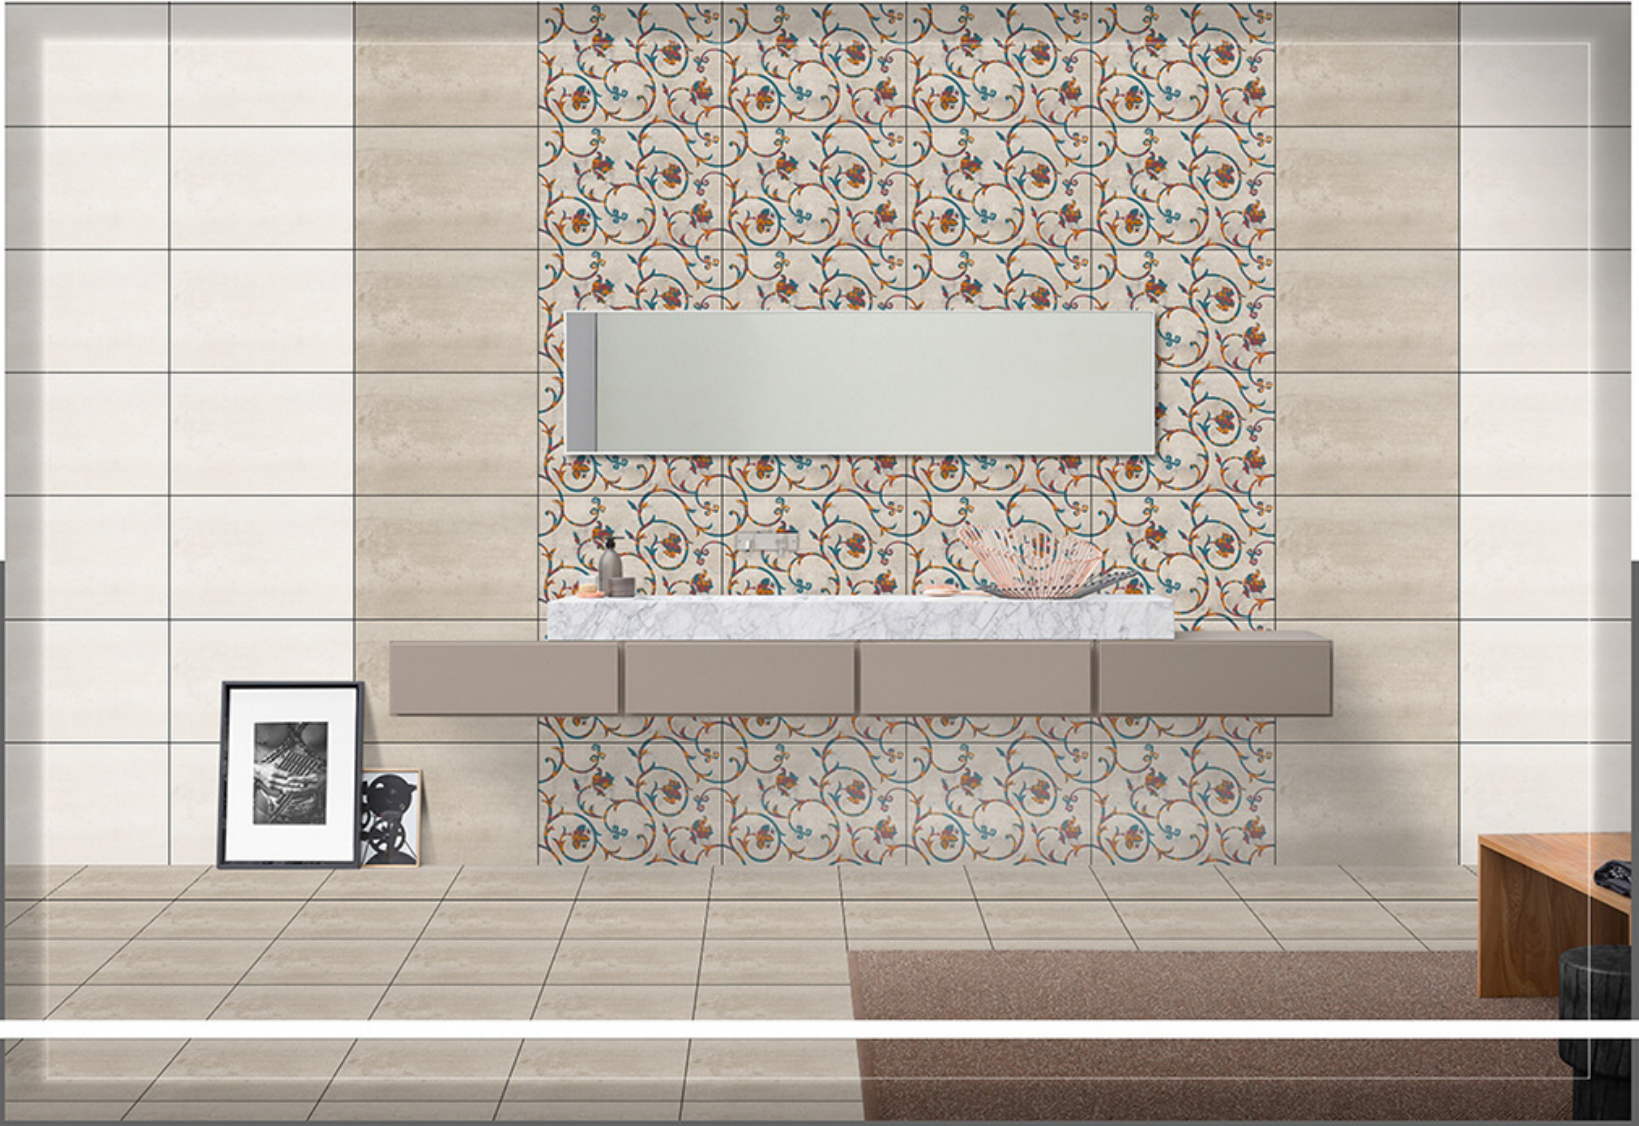

MATT

5146

HL-2

HL-1

LT

Exclusive Digital Wall Tiles

300X450MM

MATT