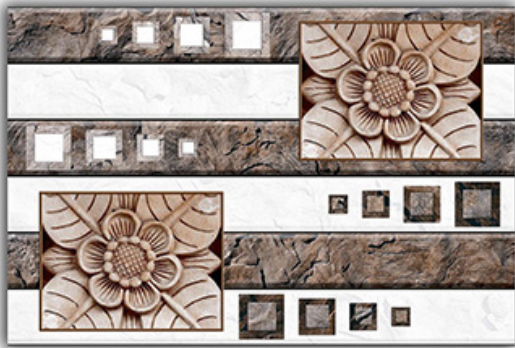

300X450MM

MATT

Exclusive Digital Wall Tiles

5024

HL-1